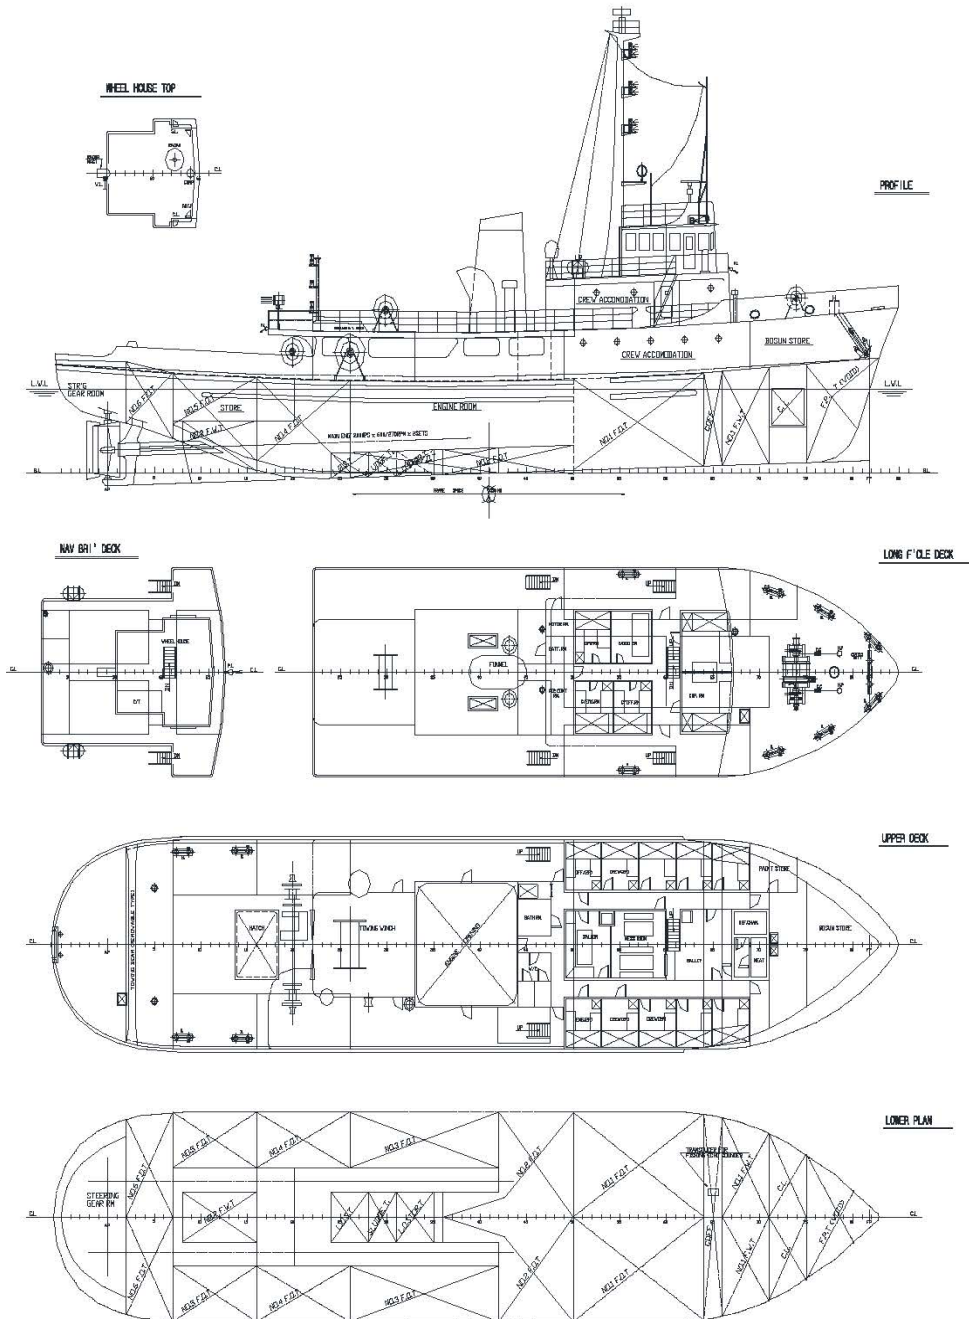

"MTIDE TOWAGE 1"

4,000BHP Ocean Going Tug

MTIDE ENGINEERING & TRADING PTE LTD
120 Lower Delta Road #12-12 Cencex Centre Singapore 169208
TEL : +65 63965474 FAX : +65 63965472
Email : operation@mtide.com.sg

MTIDE OFFSHORE CO., LTD.
436-4, 3rd Floor, KT Dongsam Bldg, Dongsam 1-dong,
Yeongdo-gu, Busan, Korea
TEL : +82 51 404 0071 FAX : +82 51 404 0072
Email : offshorekorea@mosestide.com